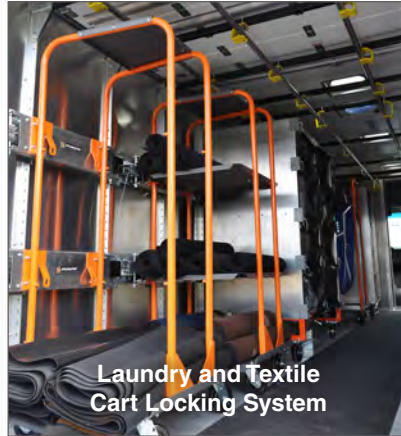

Standard Sizes	
Cargo Length	12 to 30 feet
Vehicle Height	81 or 85 inches
Vehicle Width	86 or 93 inches

**Additional custom dimensions available

INTERIOR UPFIT OPTIONS

Contact your local dealer for additional walk-in van specifications and information

Utilimaster SafeLoad System

Laundry and Textile Cart Locking System

Crew Seating Package

SafeLoad Extended

Shelving Package

Drawers & Shelving Package

REAR DOOR AND BUMPER OPTIONS

Twin 20" Swing