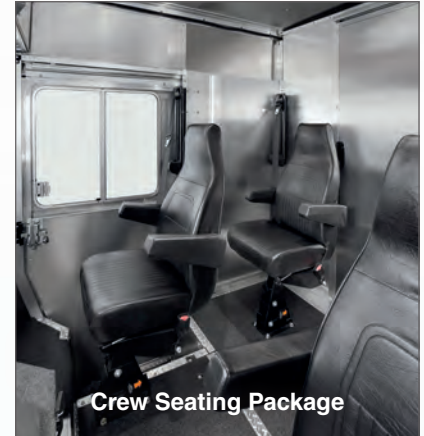

Standard Sizes	
Cargo Length	12 to 30 feet
Vehicle Height	81 or 85 inches
Vehicle Width	86 or 93 inches

**Additional custom dimensions available

INTERIOR UPFIT OPTIONS

Contact your local dealer for additional walk-in van specifications and information

Utilimaster SafeLoad System

Laundry and Textile Cart Locking System

Crew Seating Package

SafeLoad Extended

Shelving Package

Drawers & Shelving Package

REAR DOOR AND BUMPER OPTIONS

Twin 20" Swing